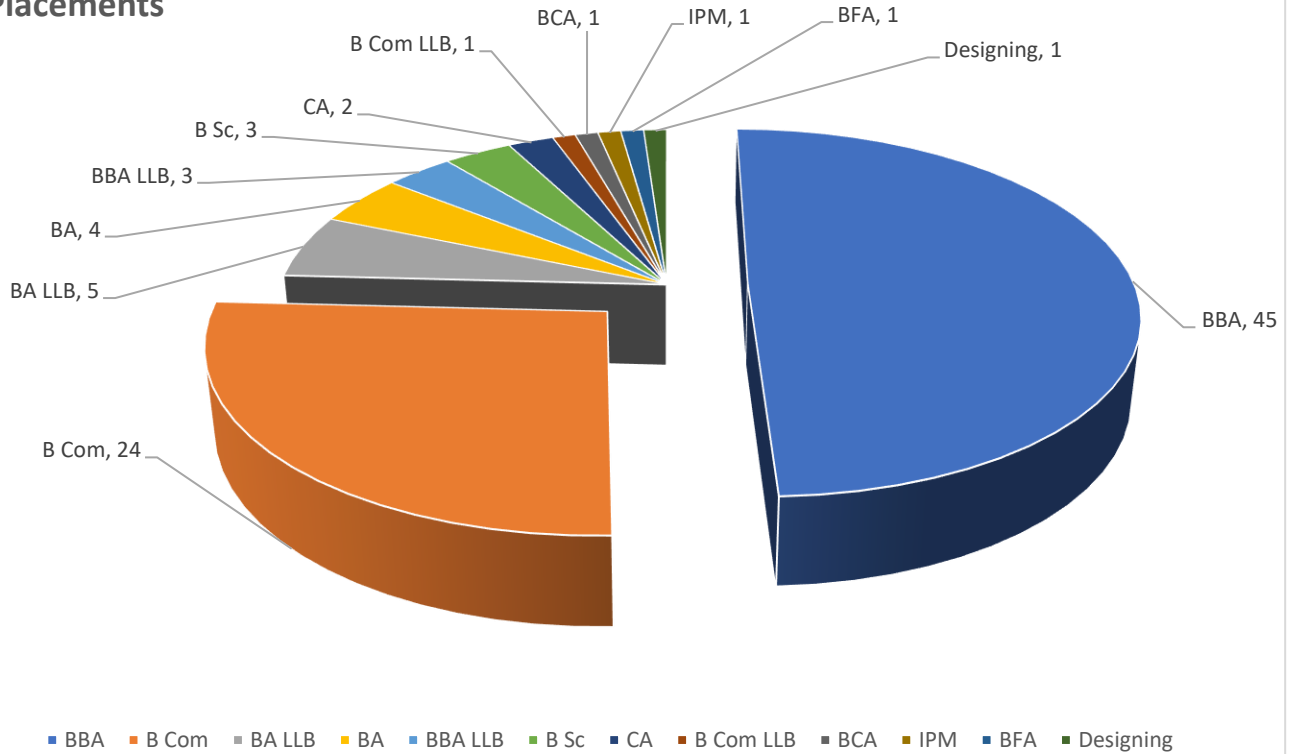

Placements 24-25

Science Stream Placements

Course opted	Number of students
B Tech	60
B Sc	15
Designing	14
BE	7
MBBS	5
B Arch	4
BA	2
Bachelor in Fashion Technology	2
BBA	2
B Pharm	1
Bachelor in Biomedical Science	1
IPM	1

Science Stream Placements

Commerce Stream Placements

Course opted	Number of students
BBA	45
B Com	24
BA LLB	5
BA	4
BBA LLB	3
B Sc	3
CA	2
B Com LLB	1
BCA	1
IPM	1
BFA	1
Designing	1

Commerce Stream Placements