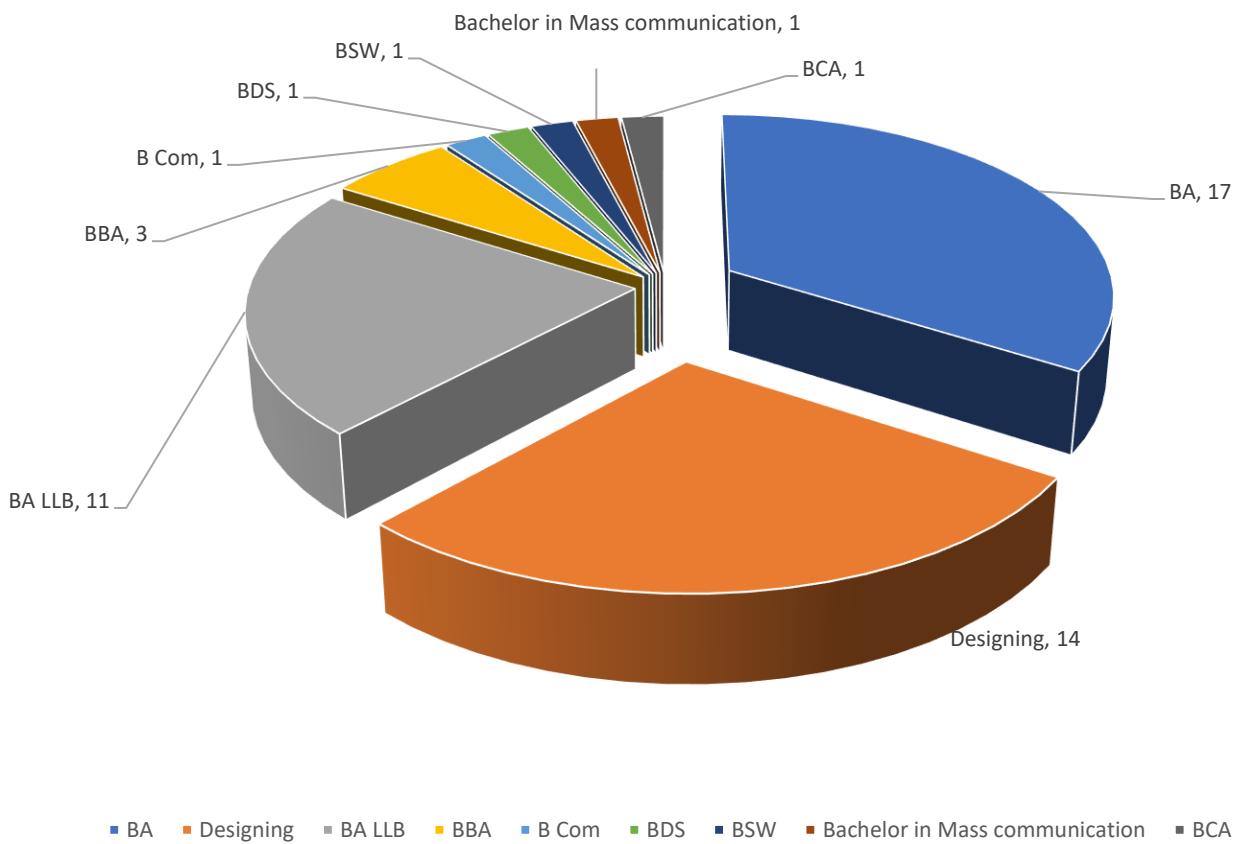

Placements 24-25

Science Stream Placements

Course opted	Number of students
B Tech	60
B Sc	15
Designing	14
BE	7
MBBS	5
B Arch	4
BA	2
Bachelor in Fashion Technology	2
BBA	2
B Pharm	1
Bachelor in Biomedical Science	1
IPM	1

Science Stream Placements

Commerce Stream Placements

Course opted	Number of students
BBA	45
B Com	24
BA LLB	5
BA	4
BBA LLB	3
B Sc	3
CA	2
B Com LLB	1
BCA	1
IPM	1
BFA	1
Designing	1

Commerce Stream Placements

Humanities Stream Placements

Course opted	Number of students
BA	17
Designing	14
BA LLB	11
BBA	3
B Com	1
BDS	1
BSW	1
Bachelor in Mass communication	1
BCA	1

Humanities Stream Placement

Admissions abroad 2024-25

Country	Number of students
USA	8
Australia	1
Georgia	1
Russia	1