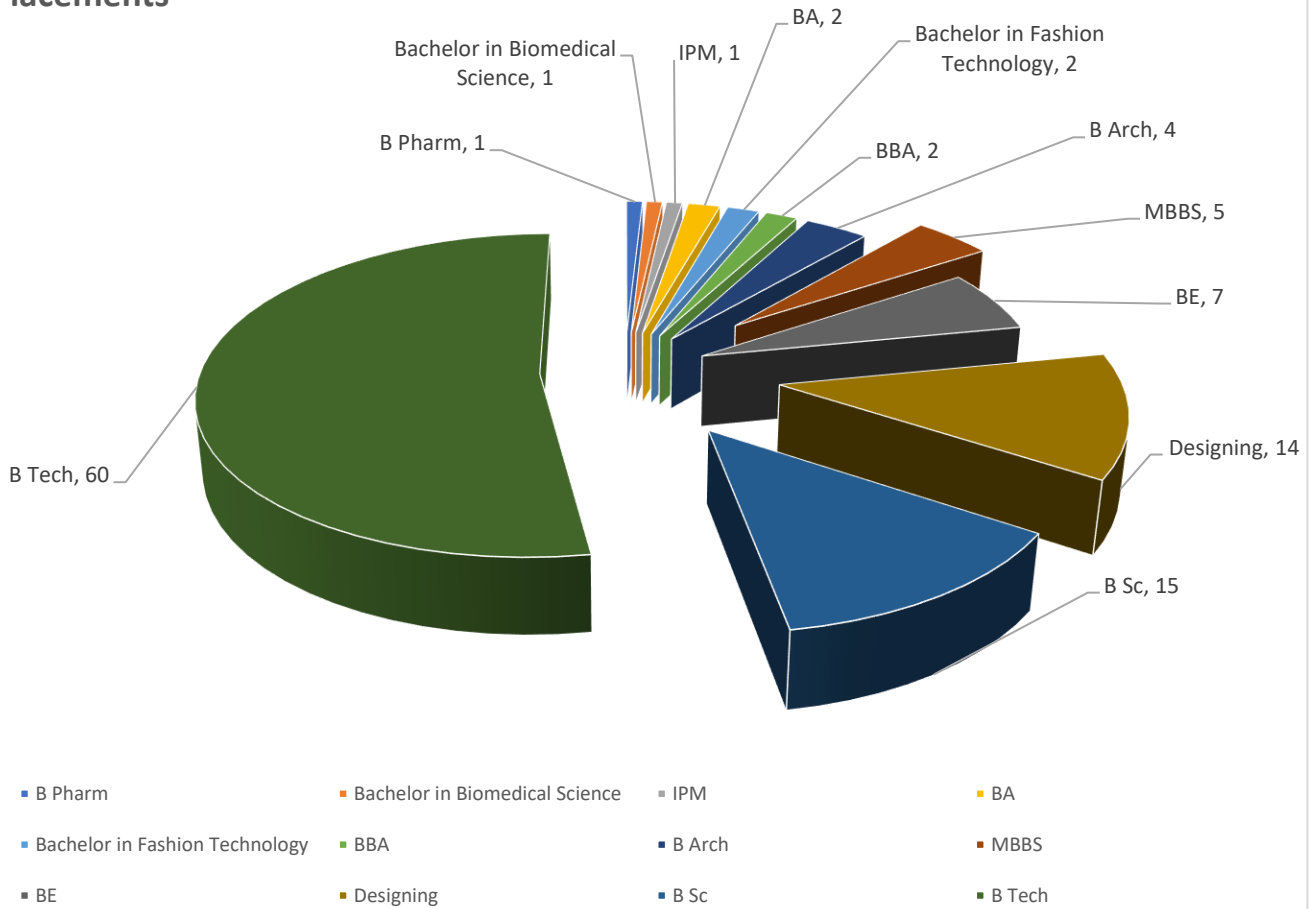

Placements 24-25

Science Stream Placements

Course opted	Number of students
B Tech	60
B Sc	15
Designing	14
BE	7
MBBS	5
B Arch	4
BA	2
Bachelor in Fashion Technology	2
BBA	2
B Pharm	1
Bachelor in Biomedical Science	1
IPM	1

Science Stream Placements

Commerce Stream Placements

Course opted	Number of students
BBA	45
B Com	24
BA LLB	5
BA	4
BBA LLB	3
B Sc	3
CA	2
B Com LLB	1
BCA	1
IPM	1
BFA	1
Designing	1

Commerce Stream Placements

Country	Number of students
USA	8
Australia	1
Georgia	1
Russia	1