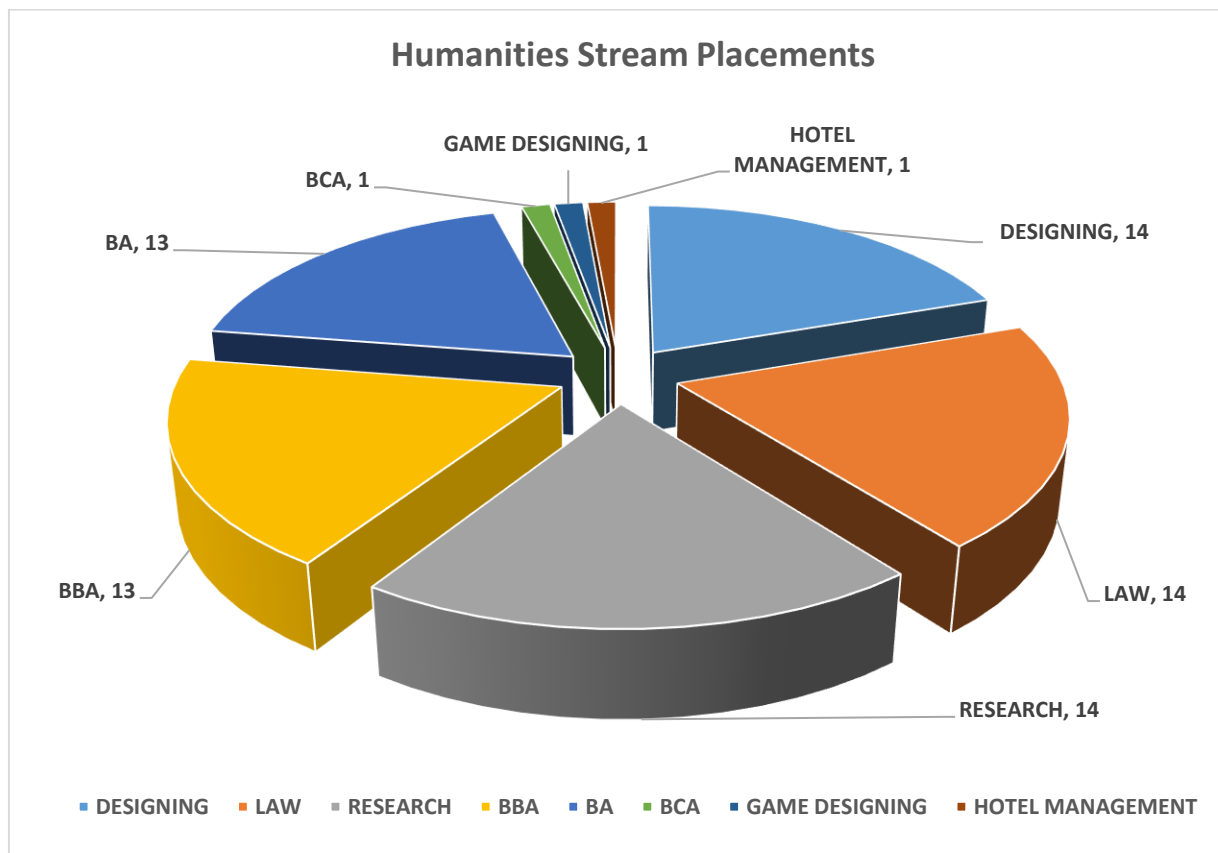

Science Stream Placements

Course Opted	No. of students
B.TECH	71
BSC	8
M.B.B.S	8
BBA	5
DESIGNING	5
BDS	2
GAME DESIGNING	1
HOTEL MANAGEMENET	1

Commerce Stream Placements

Course Opted	No. of students
BBA	49
B.COM	13
C.A	7
LAW	6
DATA ANALYSIS	5
DESIGNING	4
ACTURIALS	2
RESEARCH	2
HOTEL MANAGEMENT	1

Humanities Stream Placements

Course Opted	No. of students
DESIGNING	14
LAW	14
RESEARCH	14
BBA	13
BA	13
BCA	1
GAME DESIGNING	1
HOTEL MANAGEMENT	1

Admissions abroad 2023-24

Country	No. of students
USA	8
CANADA	4
UK	2
GERMANY	2
DUBAI	2
FRANCE	1
AUSTRALIA	1