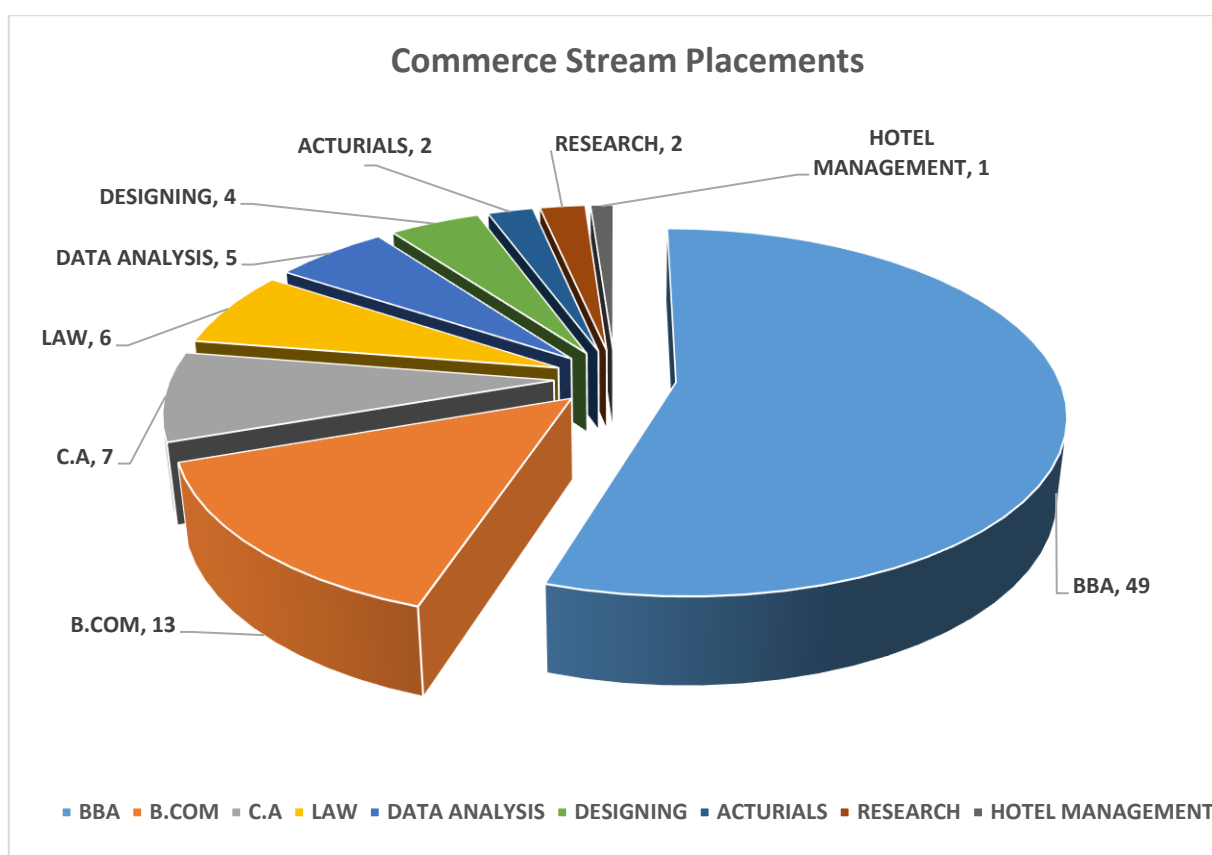

Science Stream Placements

Course Opted	No. of students
B.TECH	71
BSC	8
M.B.B.S	8
BBA	5
DESIGNING	5
BDS	2
GAME DESIGNING	1
HOTEL MANAGEMENET	1

Commerce Stream Placements

Course Opted	No. of students
BBA	49
B.COM	13
C.A	7
LAW	6
DATA ANALYSIS	5
DESIGNING	4
ACTURIALS	2
RESEARCH	2
HOTEL MANAGEMENT	1

Humanities Stream Placements

Course Opted	No. of students
DESIGNING	14
LAW	14
RESEARCH	14
BBA	13
BA	13
BCA	1
GAME DESIGNING	1
HOTEL MANAGEMENT	1

Admissions abroad 2023-24

Country	No. of students
USA	8
CANADA	4
UK	2
GERMANY	2
DUBAI	2
FRANCE	1
AUSTRALIA	1