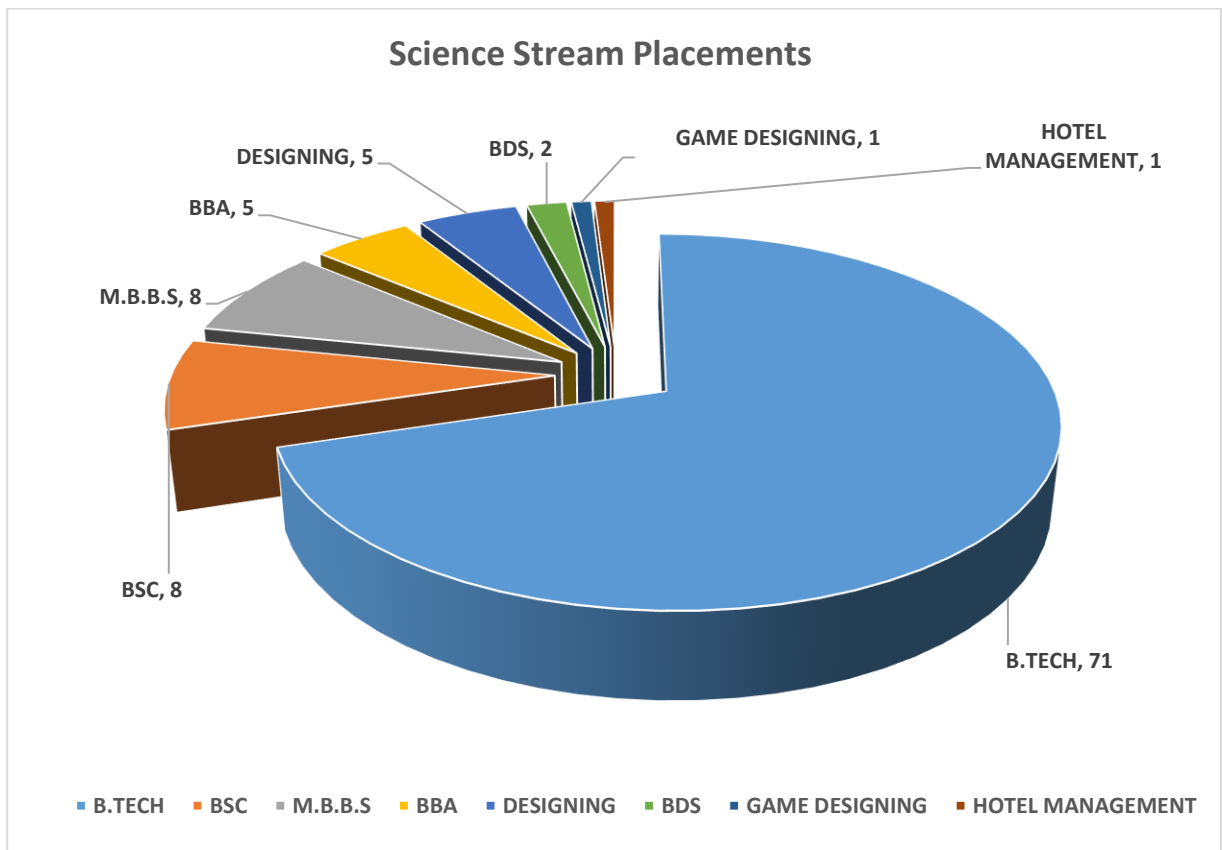

Science Stream Placements

Course Opted	No. of students
B.TECH	71
BSC	8
M.B.B.S	8
BBA	5
DESIGNING	5
BDS	2
GAME DESIGNING	1
HOTEL MANAGEMENET	1

Commerce Stream Placements

Course Opted	No. of students
BBA	49
B.COM	13
C.A	7
LAW	6
DATA ANALYSIS	5
DESIGNING	4
ACTURIALS	2
RESEARCH	2
HOTEL MANAGEMENT	1

Humanities Stream Placements

Course Opted	No. of students
DESIGNING	14
LAW	14
RESEARCH	14
BBA	13
BA	13
BCA	1
GAME DESIGNING	1
HOTEL MANAGEMENT	1

Admissions abroad 2023-24

Country	No. of students
USA	8
CANADA	4
UK	2
GERMANY	2
DUBAI	2
FRANCE	1
AUSTRALIA	1