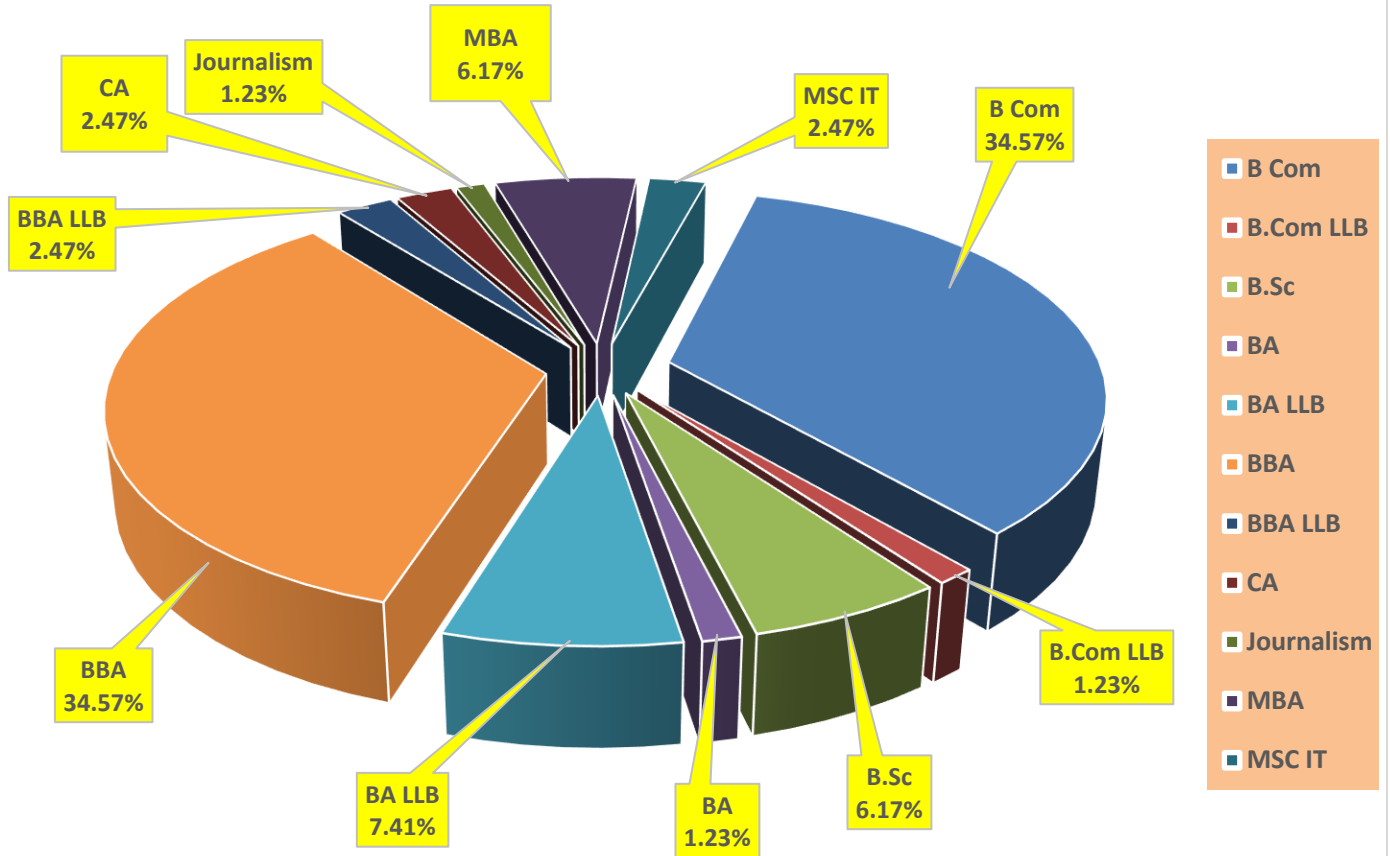

## Science Stream

### Country-wise admission

Country	No of Students
India	182
Canada	2
USA	6

Name of the University	Country
British Columbia	Canada
Sheridan College, Oakville	Canada
Purdue University	USA
Baylor University	USA
Tandon School of Engineering	USA
Michigan State University	USA
San Jose State University	USA

Country-wise admission

# Commerce stream

**Admission in various courses**

Course	%
B Com	34.57%
B.Com LLB	1.23%
B.Sc	6.17%
BA	1.23%
BA LLB	7.41%
BBA	34.57%
BBA LLB	2.47%
CA	2.47%
Journalism	1.23%
MBA	6.17%
MSC IT	2.47%