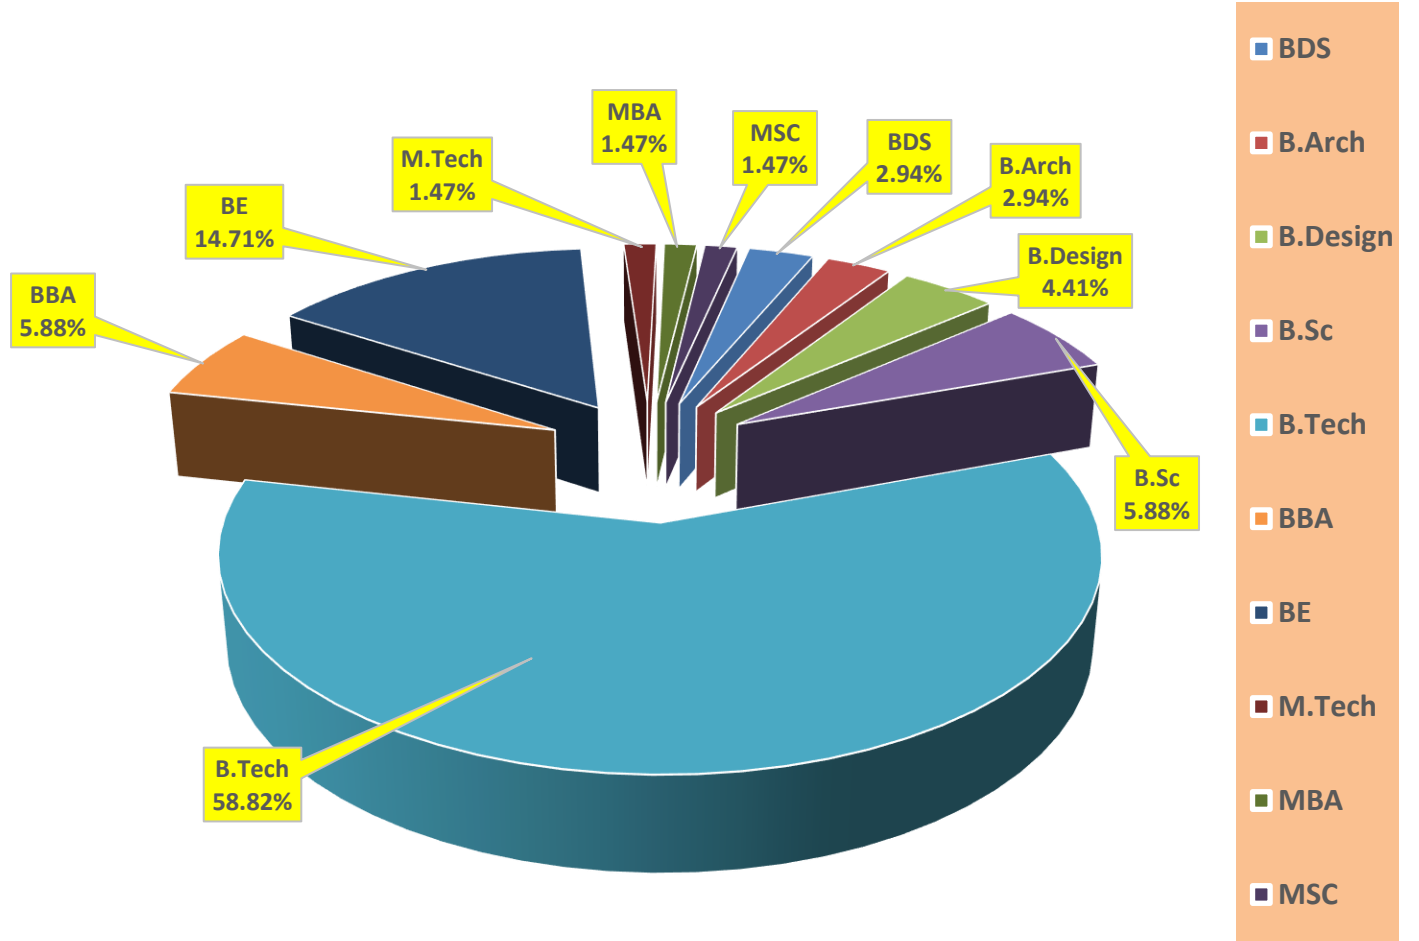

## Science stream

Admission in various courses

Course	%
BDS	2.94%
B.Arch	2.94%
B.Design	4.41%
B.Sc	5.88%
B.Tech	58.82%
BBA	5.88%
BE	14.71%
M.Tech	1.47%
MBA	1.47%
MSC	1.47%

## Science Stream

### Country-wise admission

Country	No of Students
India	182
Canada	2
USA	6

Name of the University	Country
British Columbia	Canada
Sheridan College, Oakville	Canada
Purdue University	USA
Baylor University	USA
Tandon School of Engineering	USA
Michigan State University	USA
San Jose State University	USA

### Country-wise admission

Country	No of Students
India	64
USA	1
UK	1
Canada	2

Name of the University	Country
Thompson Rivers University, British Columbia	Canada
York University	Canada
Denison University, Ohio	USA
University of Warwick	UK