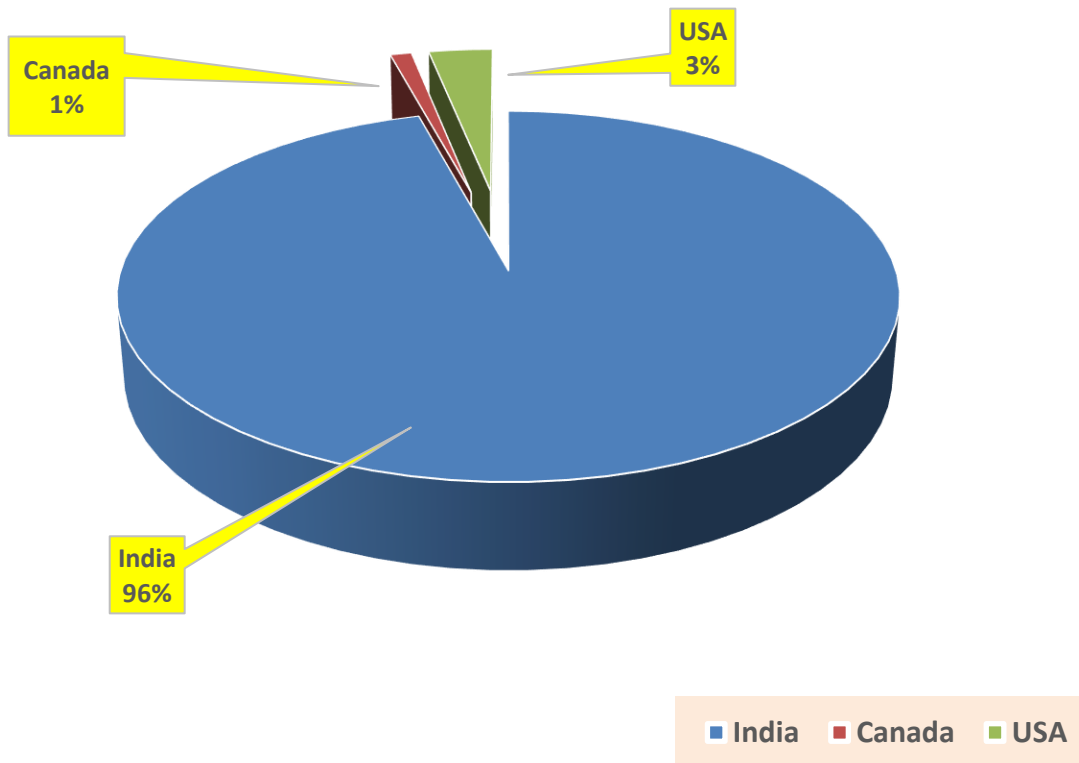

## Science stream

Admission in various courses

Course	%
BDS	2.94%
B.Arch	2.94%
B.Design	4.41%
B.Sc	5.88%
B.Tech	58.82%
BBA	5.88%
BE	14.71%
M.Tech	1.47%
MBA	1.47%
MSC	1.47%

## Science Stream

Country-wise admission

### Country-wise admission

Country	No of Students
India	64
USA	1
UK	1
Canada	2

Name of the University	Country
Thompson Rivers University, British Columbia	Canada
York University	Canada
Denison University, Ohio	USA
University of Warwick	UK