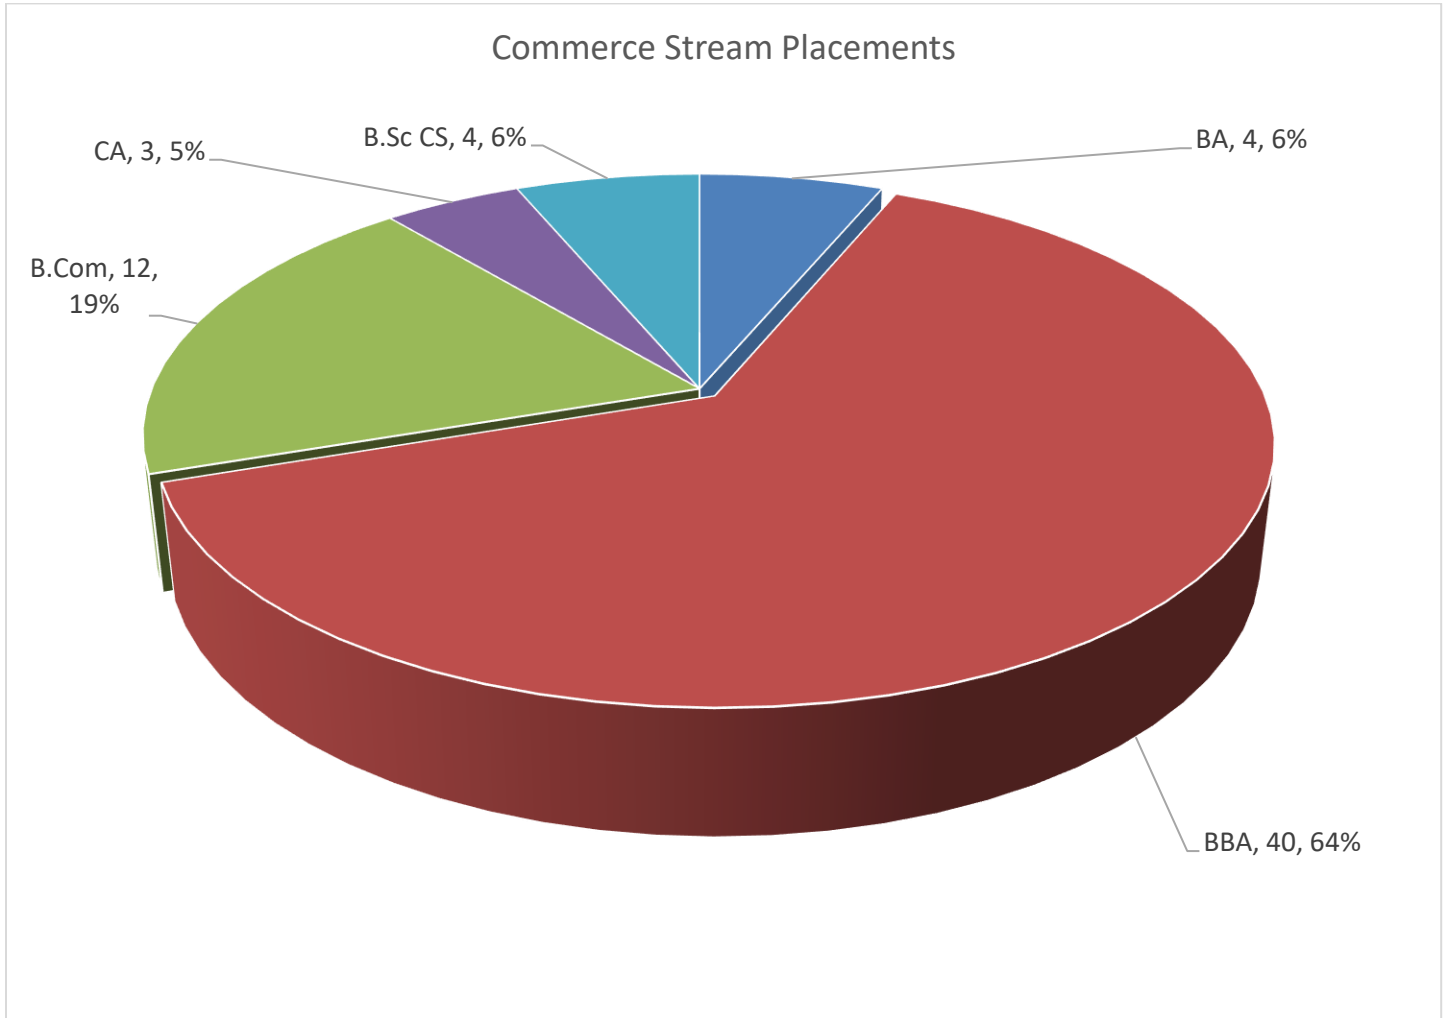

Academic Year 2021-2022 Placements

Commerce Stream

STREAM	NO OF STUDENTS
B A	4
B B A	40
B.Com	12
C A	3
B.Sc - CS	4
B A	4