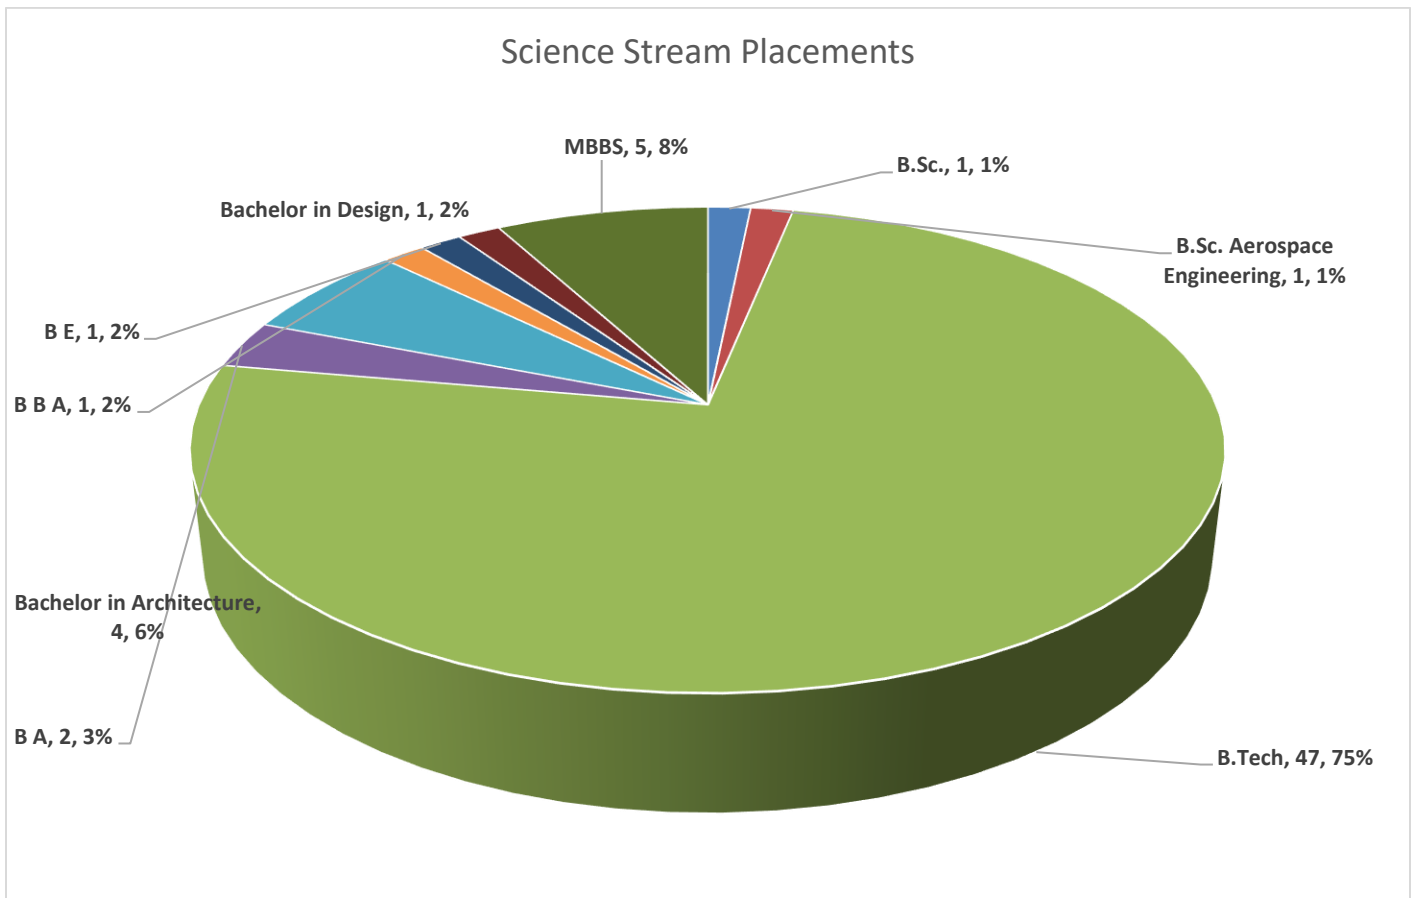

Academic Year 2021-2022 Placements

Science Stream

STREAM	NO OF STUDENTS
B Sc	1
B Sc - Aerospace Engineering	1
B Tech	47
B A	2
Bachelor in Architecture	4
B B A	1
B E	1
Bachelor in Design	1
M B B S	5