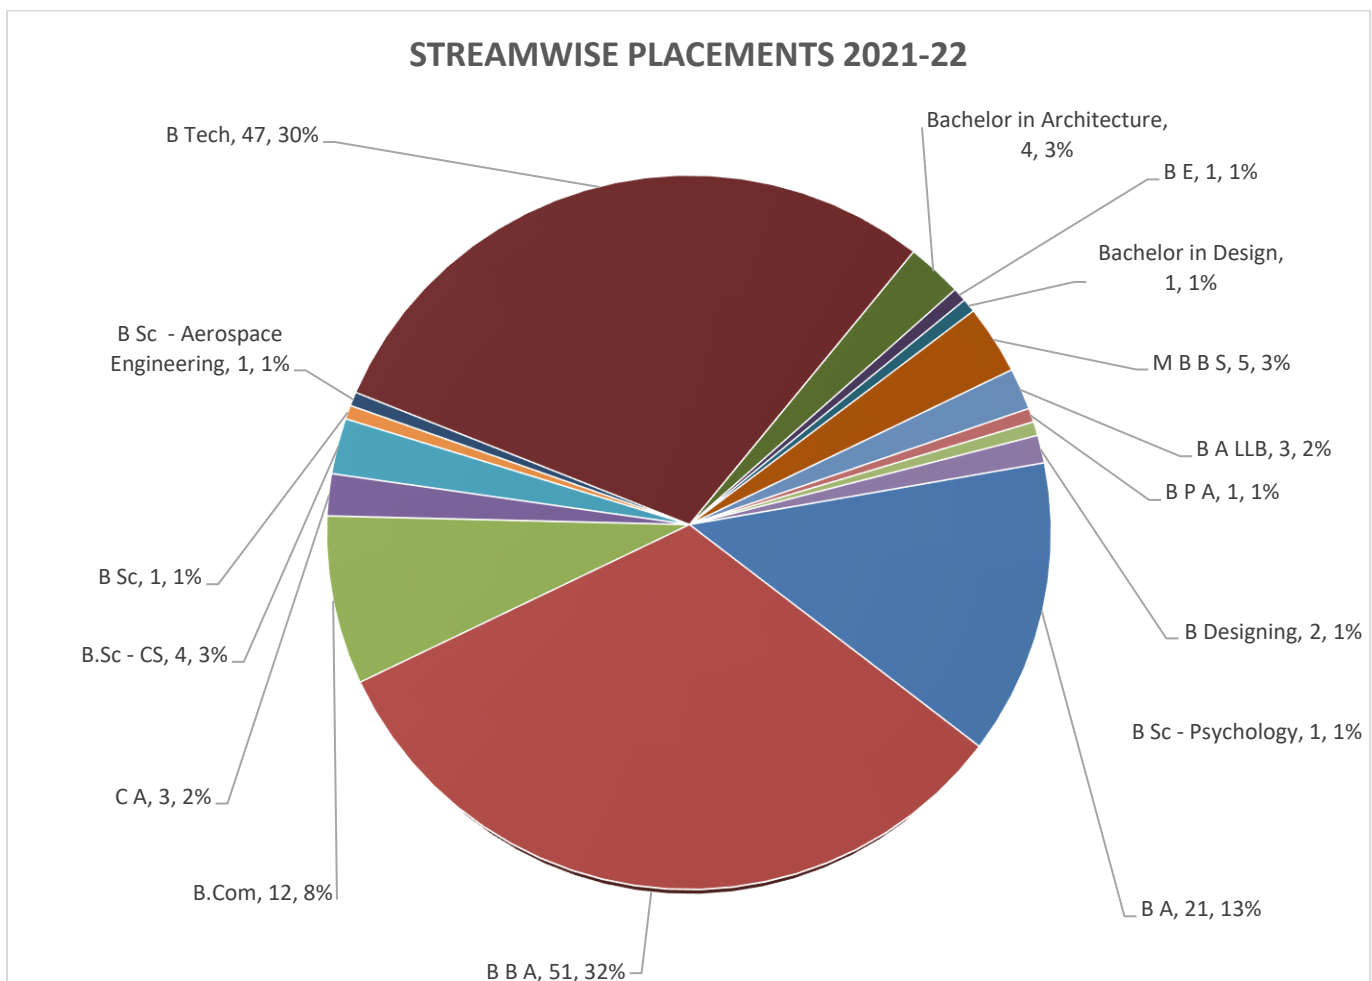

### Academic Year 2021-2022 : Overall Placements

STREAM	NO OF STUDENTS
B A	21
B B A	51
B.Com	12
C A	3
B.Sc - CS	4
B Sc	1
B Sc - Aerospace Engineering	1
B Tech	47
Bachelor in Architecture	4
B E	1
Bachelor in Design	1
M B B S	5
B A LLB	3
B P A	1
B Sc - Psychology	1
B Designing	2