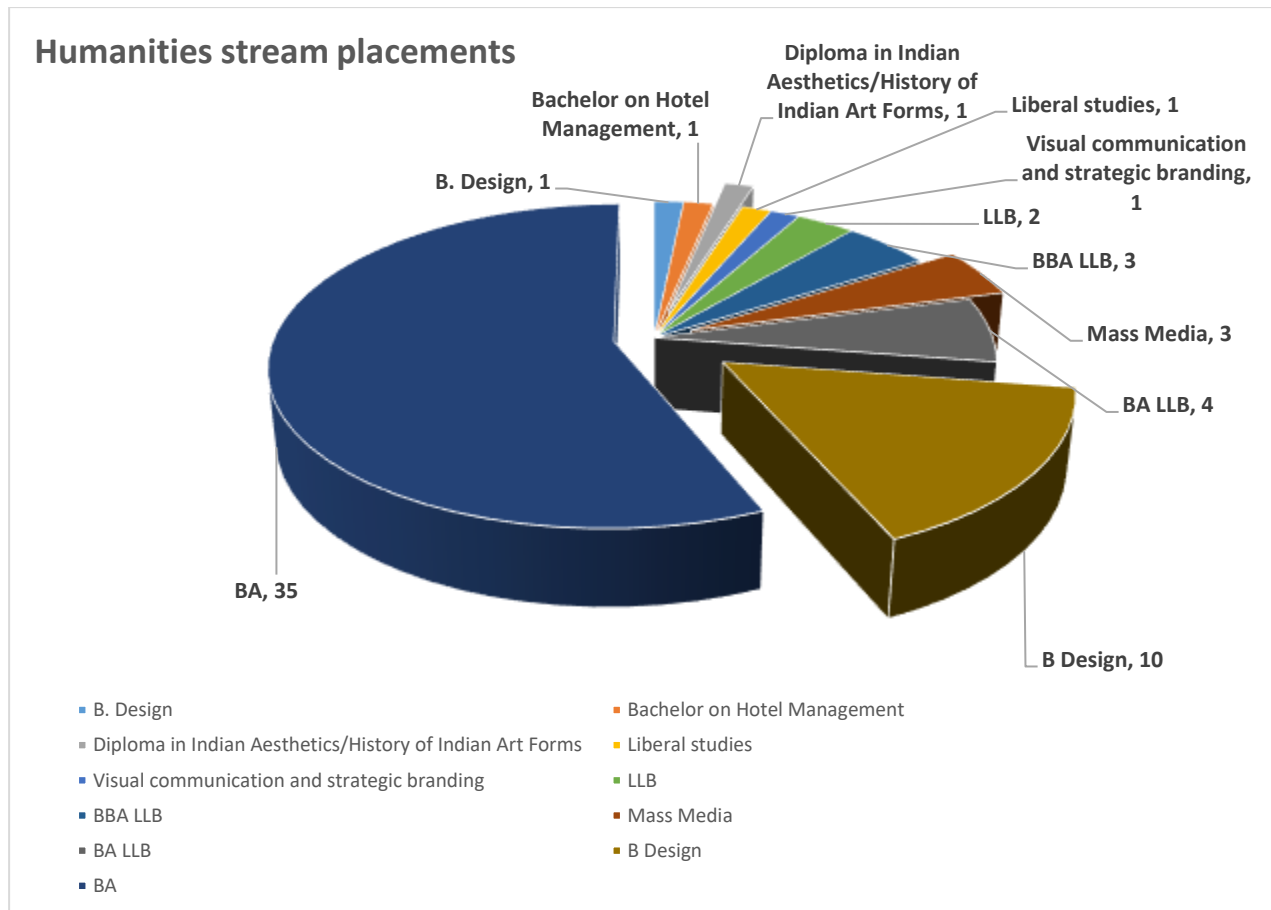

Placements 2022-23

Science Stream Placements

Course	No of students
B Pharm	1
BDS	1
BPT	1
M.B.B.S	1
Merchant Navy	1
B Arch	2
B. Designing	2
RESEARCH	3
BSC	7
B.TECH	65

Commerce stream placements 2022-23

Course	No of students
BBA	38
B.COM	14
C.A	5
DESIGN	5
LLB	5
LLB	5
BCA	1

Humanities Placements 2022-23

Course	No of students
B. Design	1
Bachelor on Hotel Management	1
Diploma in Indian Aesthetics/History of Indian Art Forms	1
Liberal studies	1
Visual communication and strategic branding	1
LLB	2
BBA LLB	3
Mass Media	3
BA LLB	4
B Design	10
BA	35