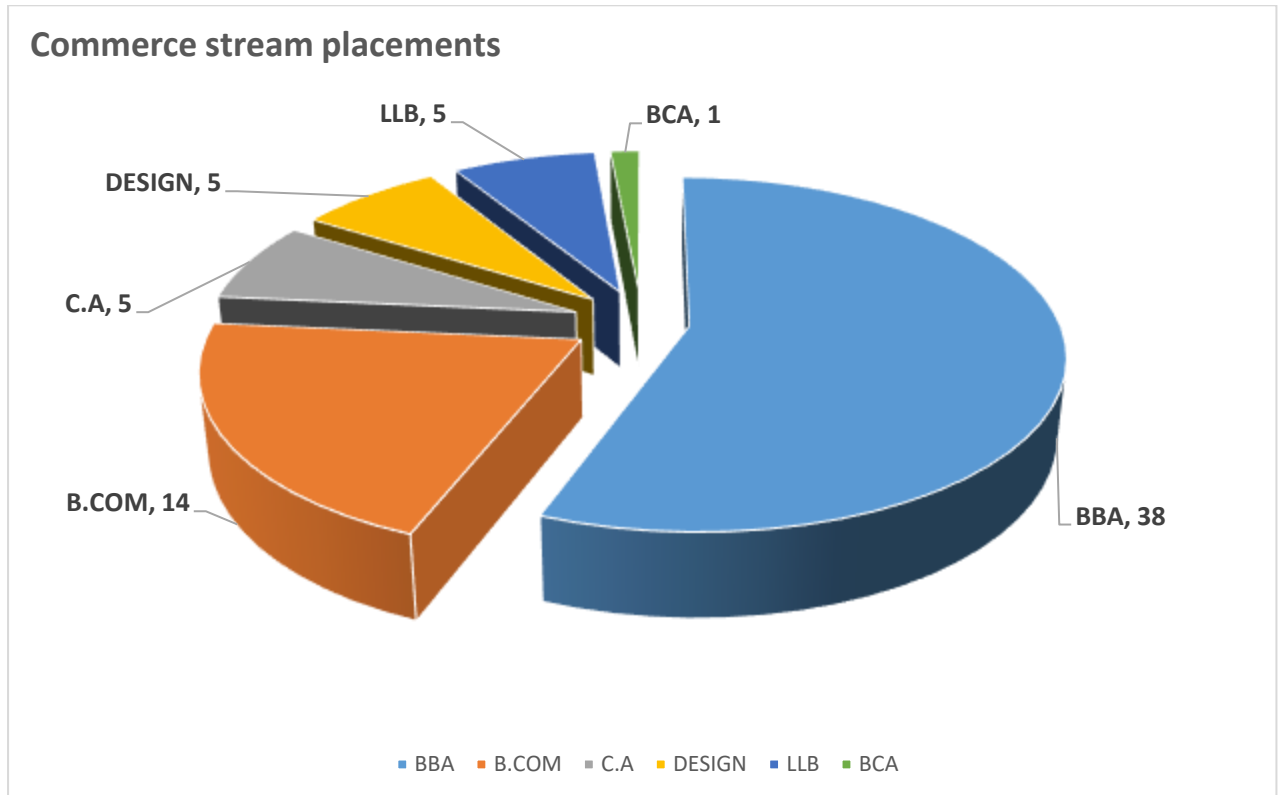

Placements 2022-23

Science Stream Placements

Course	No of students
B Pharm	1
BDS	1
BPT	1
M.B.B.S	1
Merchant Navy	1
B Arch	2
B. Designing	2
RESEARCH	3
BSC	7
B.TECH	65

Commerce stream placements 2022-23

Course	No of students
BBA	38
B.COM	14
C.A	5
DESIGN	5
LLB	5
LLB	5
BCA	1

Humanities Placements 2022-23

Course	No of students
B. Design	1
Bachelor on Hotel Management	1
Diploma in Indian Aesthetics/History of Indian Art Forms	1
Liberal studies	1
Visual communication and strategic branding	1
LLB	2
BBA LLB	3
Mass Media	3
BA LLB	4
B Design	10
BA	35