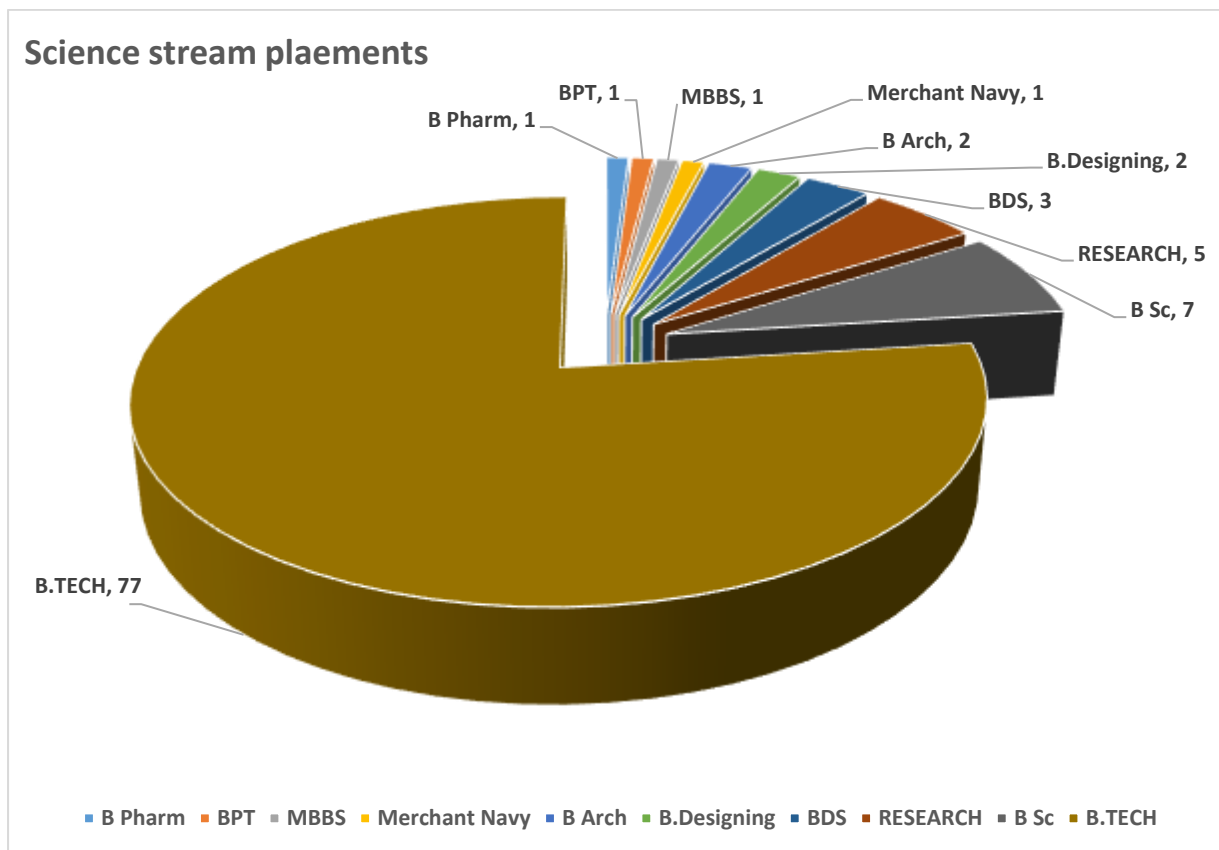

Placements 2022-23

Science Stream Placements

Course	No of students
B Pharm	1
BDS	1
BPT	1
M.B.B.S	1
Merchant Navy	1
B Arch	2
B. Designing	2
RESEARCH	3
BSC	7
B.TECH	65

Commerce stream placements 2022-23

Course	No of students
BBA	38
B.COM	14
C.A	5
DESIGN	5
LLB	5
LLB	5
BCA	1

Humanities Placements 2022-23

Course	No of students
B. Design	1
Bachelor on Hotel Management	1
Diploma in Indian Aesthetics/History of Indian Art Forms	1
Liberal studies	1
Visual communication and strategic branding	1
LLB	2
BBA LLB	3
Mass Media	3
BA LLB	4
B Design	10
BA	35