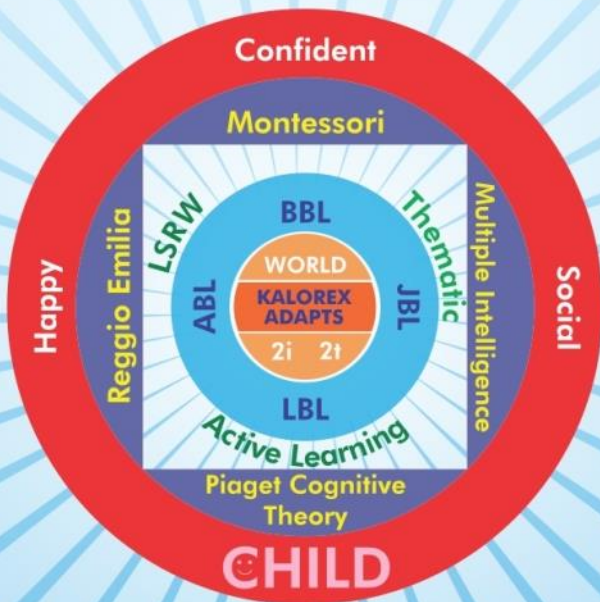

★ OUR APPROACH ★

We use multi sensory, thematic, play way approach which awakens and illuminates a child's intellect in multi dimensional ways. We identify child's preferred learning style- Audio, Visual and Kinesthetic and design activities in a way that all learners can have optimal learning and also balance all three learning styles.